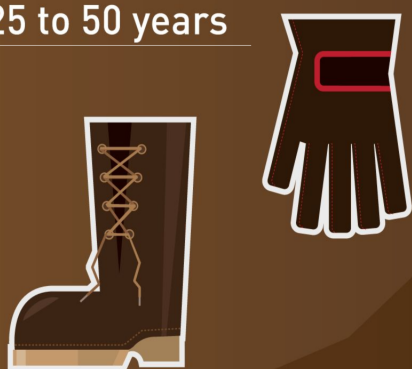

## Landfill Decomposition Rates

**Paper**  
2 to 5 months

**Cotton**  
1 year

**Leather**  
25 to 50 years

**Aluminum**  
100 years

**Plastic**  
Hundreds of years

**Ink Cartridge**  
1,000 years

It takes up to 5 lbs of CO<sub>2</sub> to create a new ink cartridge