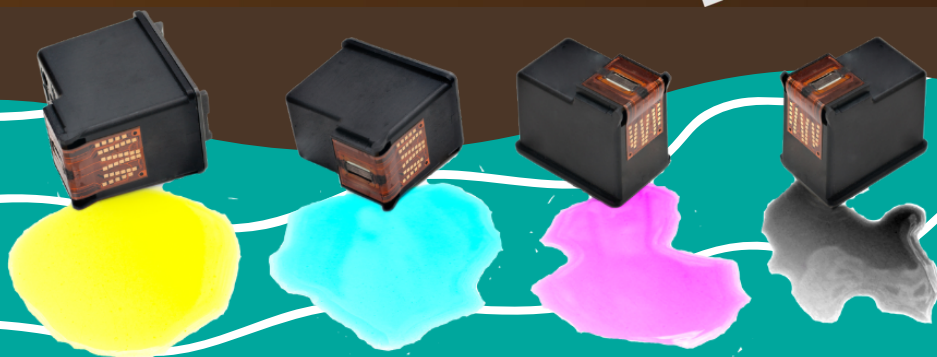

# INK & TONER CARTRIDGES IMPACT ON THE EARTH

A typical ink cartridge will take up to **1,000 years** to decompose in a landfill.

More than 375 million empty & unused ink & toner cartridges are improperly disposed of in landfills every year

## Landfill Decomposition Rates

**Paper**  
2 to 5 months

**Cotton**  
1 year

**Leather**  
25 to 50 years

**Aluminum**  
100 years

**Plastic**  
Hundreds of years

**Ink Cartridge**  
1,000 years

It takes up to 5 lbs of CO<sub>2</sub> to create a new ink cartridge

Every year unused ink cartridges release heavy metals into the groundwater.